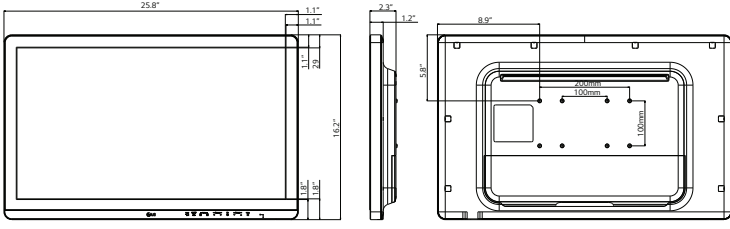

3-Year Limited Warranty Parts/Labor/Backlight

27HJ710S-W

8MP Surgical Monitor

▶ 27HJ710S-W

27" class (27.0" diagonal)

DIMENSIONS

JACK PACK

PANEL	MODEL	27HJ710S-W
	Size	27" class (27.0" diagonal)
	Panel Type	IPS
	Color Gamut (CIE1931)	sRGB 99% + Deep Red
	Color Depth (Number of Colors)	10bit color (1.07B)
	Pixel pitch (mm)	0.1554mm x 0.1554mm
	Aspect Ratio	16:9
	Resolution	3840 x 2160
	Brightness (Typ.)	800 cd/m ²
	Contrast Ratio(Original)	1000:1
	(DFC)	Mega
	Response Time_Typ. (on/off)	14ms (Typ)
	(GTG)	5ms (High)
	Viewing Angle(CR≥10)	178 / 178
	Surface Treatment	With Optical Bonding Glass (1.3T, Anti-Reflection, Anti-Finger)
SIGNAL INPUT	DVI-D	x1
	SDI	x1 (3G-SDI)
	HDMI	x1 (2.0)
	DisplayPort	x1 (1.2)
	USB	USB 1up/1down (for HW calibration)
	Others	RS-232C
	[Jack Location]	Rear
SIGNAL OUTPUT	DVI-D	x1
	SDI	x1 (3G-SDI)
	DisplayPort	x1 (1.2)
	[Jack Location]	Rear
POWER	Type	Adapter
	Input	100-240Vac, 50/60Hz
	Output	19V, 6.32A (120W)
	Normal On (Max) (Brightness100 + 5V Load)	120W
	DC Off (Max)	0.3W
FREQUENCY	H-Frequency (DVI-D)	30-83kHz
	V-Frequency (DVI-D)	56-61Hz
	H-Frequency (HDMI)	30-135kHz
	V-Frequency (HDMI)	56-61Hz
	H-Frequency (Display Port)	30-135kHz
	V-Frequency (Display Port)	56-61Hz
RESOLUTION	Digital (DVI-D)	1920 x 1080
	Digital (HDMI)	3840x2160
	Display Port	3840x2160
	HDMI	3840x2160
	DVI-D	1920 x 1080
	SDI	1920 x 1080
	Display Port	3840x2160
OSD	Country	Worldwide
	Number of Language	17