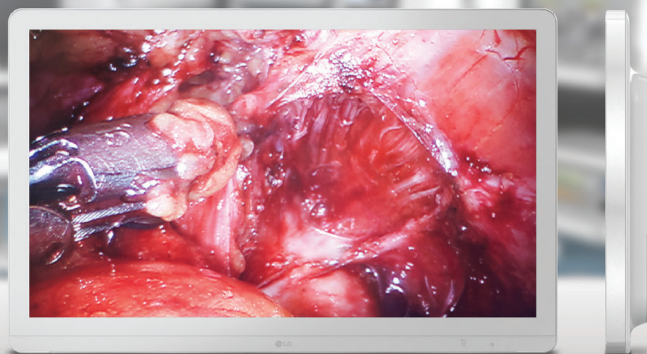

27HJ710S-W 8MP Surgical Monitor

HEALTHCARE

▶ 27HJ710S-W

27" class (27.0" diagonal)

A DISPLAY OPTIMIZED FOR OPERATING ROOM

The superior detailed picture quality of the LG surgical monitor meets operating room requirements. With its 27-inch IPS 8MP display, the LG surgical monitor improves work efficiency not only by enabling detailed observation but also by displaying multiple imaging applications.

Images on screen are simulated

FEATURES

IPS & sRGB OVER 99% + DEEP RED

- The 27-inch 8MP display with IPS technology offers an outstanding picture quality along with perfect wide viewing angles.

DICOM PART 14 & BRIGHTNESS STABILIZATION

- To ensure the most accurate and consistent shading possible for medical images, LG measures and sets every grayscale tone on the production line to produce a monitor compliant with DICOM Part 14.

DYNAMIC SYNC MODE*

- The LG surgical monitor minimizes input lag with Dynamic Sync so you can catch every single moment in real-time.

*Dynamic Sync Mode is only available to 60Hz input source.

ANTI-REFLECTION & OPTICAL BONDING GLASS